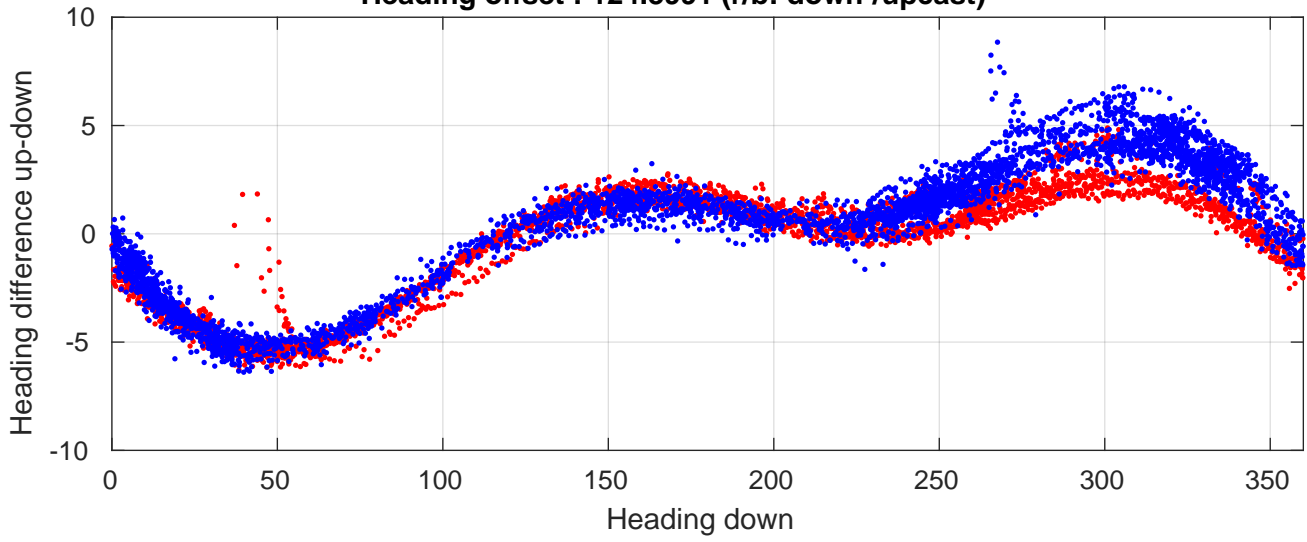

P06 station #41 (V2) Figure 6

Heading offset : 124.3991 (r/b: down-/upcast)

Pitch offset : 1.0169

Roll offset : -0.69248