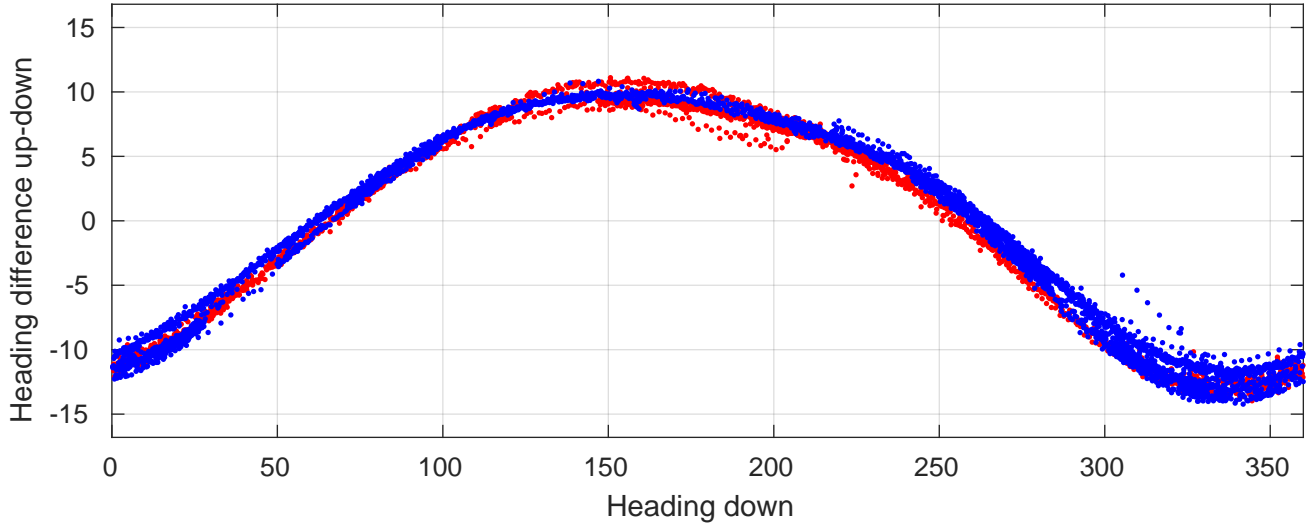

P06 station #226 (V2) Figure 6

Heading offset : 159.1246 (r/b: down-/upcast)

Pitch offset : -0.09991

Roll offset : -0.60495