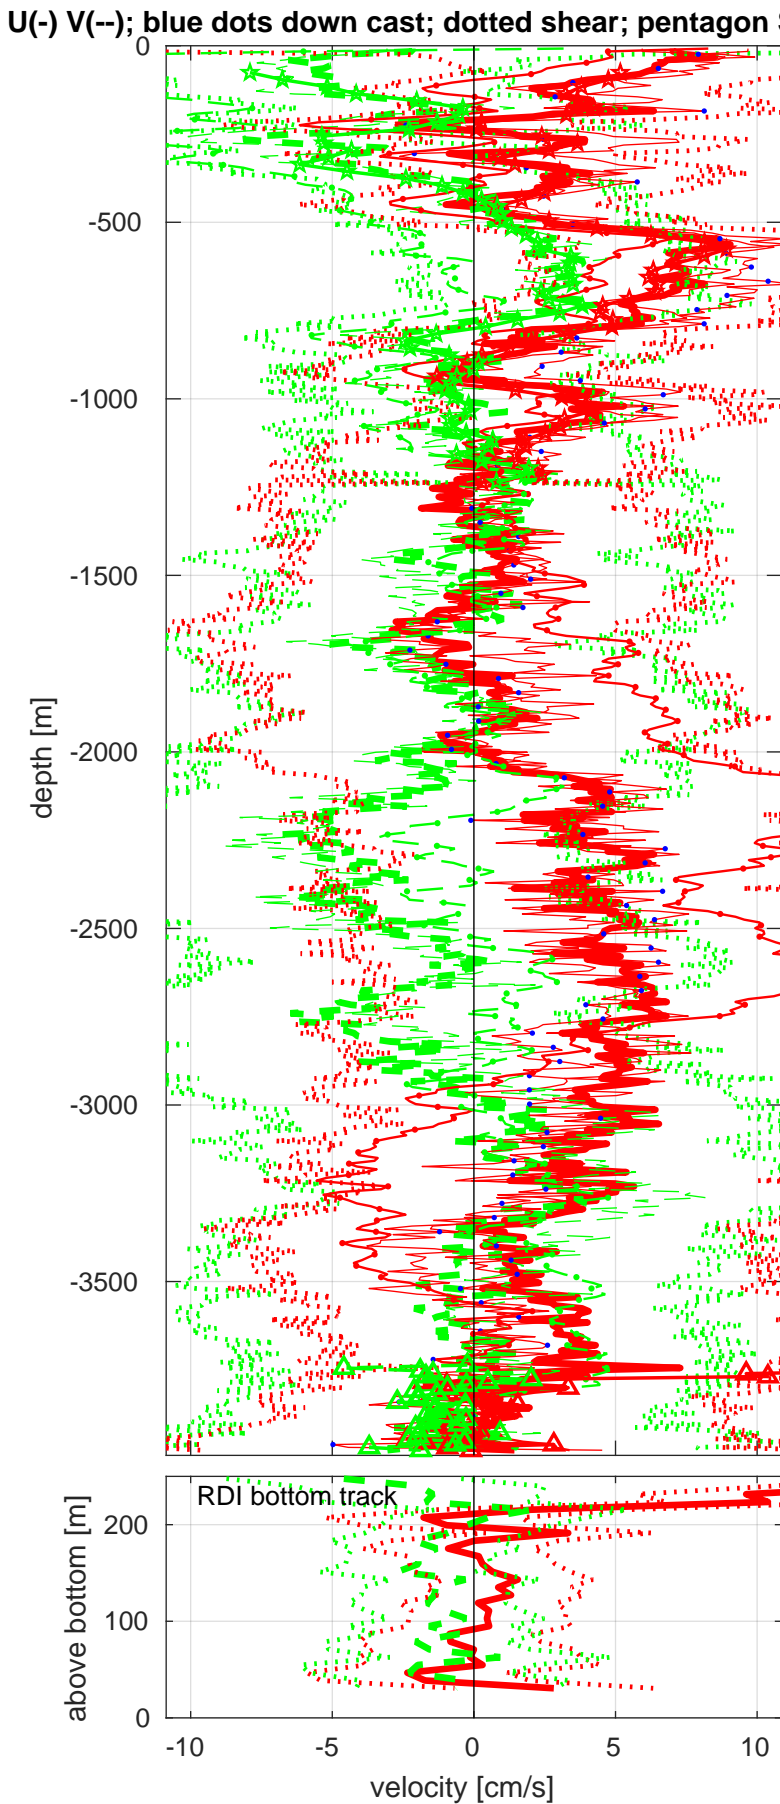

# Station : P06 station #227 (V2) Figure 1

Start: 32°S 30.0048' 81°W 5.1696'  
 23-Sep-2017 08:45:23  
 End: 32°S 29.9856' 81°W 5.1264'  
 23-Sep-2017 11:39:19  
 u-mean: 3 [cm/s] v-mean -1 [cm/s]  
 binsize do: 8 [m] binsize up: 8 [m]  
 mag. deviation 9.8  
 wdiff: 0.2 pglim: 0 elim 0.5  
 bar:1.0 bot:1.0 sad:1.0  
 weightmin 0.1 weightpower: 1.0  
 max depth: 3983 [m] bottom: 3992 [m]