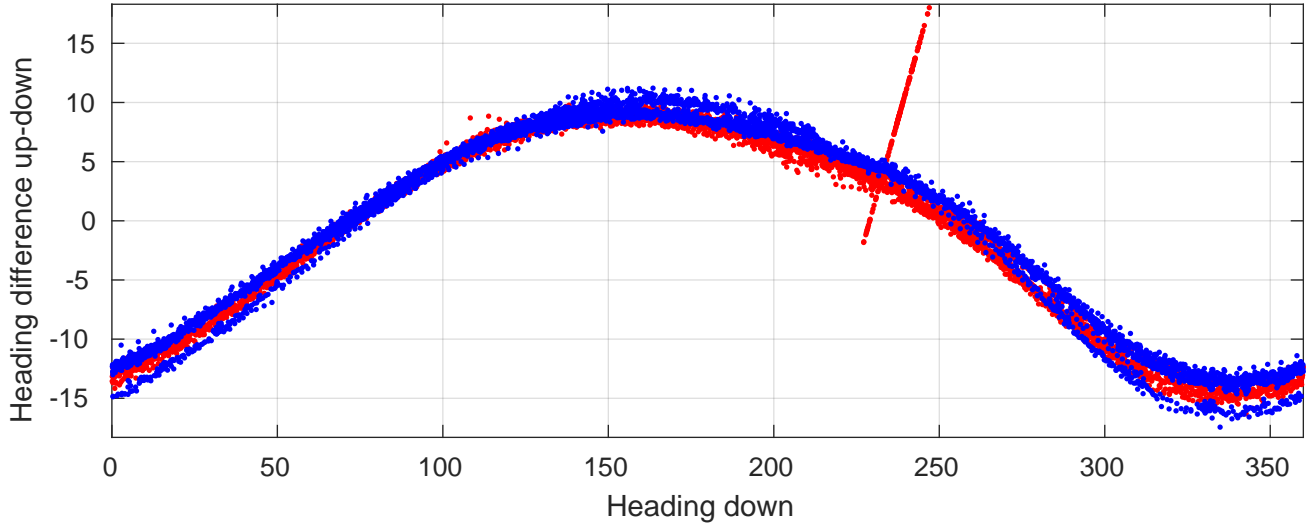

P06 station #240 (V2) Figure 6

Heading offset : 157.8016 (r/b: down-/upcast)

Pitch offset : -0.15878

Roll offset : -0.79793