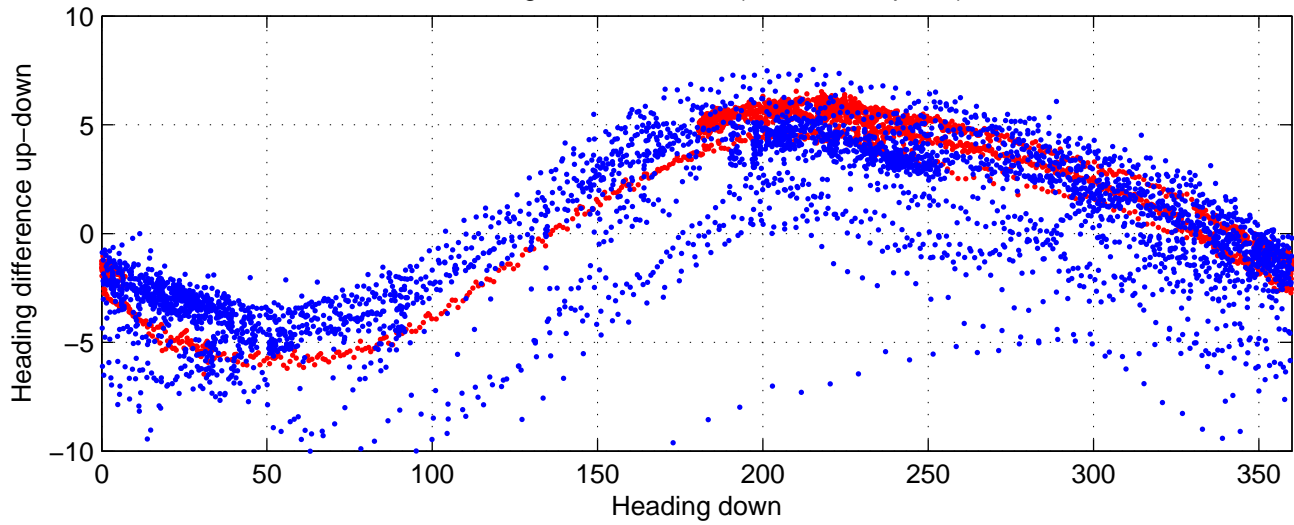

# rh11131 (LADCP #121; V5) Figure 6

Heading offset : 88.9675 (r/b: down-/upcast)

Pitch offset : -0.49959

Roll offset : -1.2989