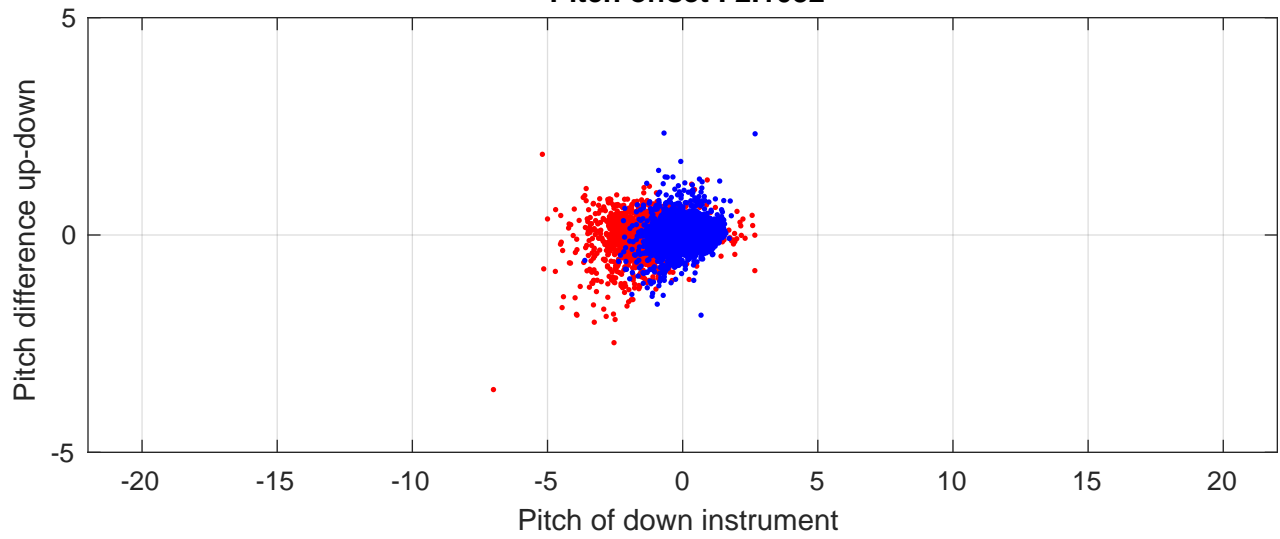

S4P station #74 (V8) Figure 6

Heading offset : -88.9372 (r/b: down/upcast)

Pitch offset : 2.1032

Roll offset : -2.6772