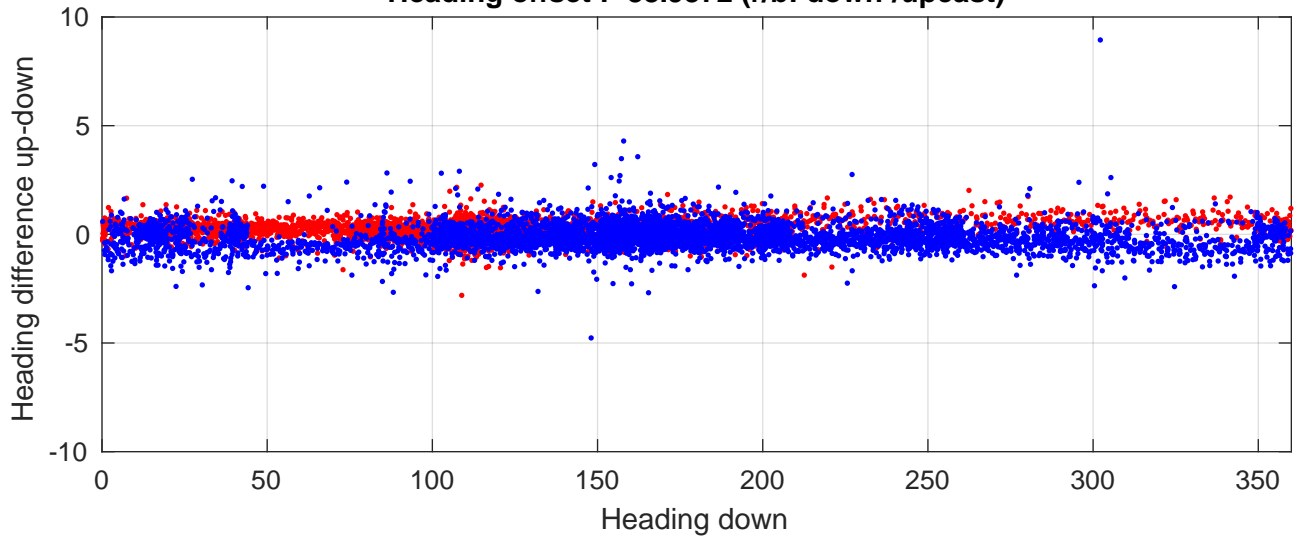

S4P station #74 (V8) Figure 6

Heading offset : -88.9372 (r/b: down/upcast)

Pitch offset : 2.1032

Roll offset : -2.6772