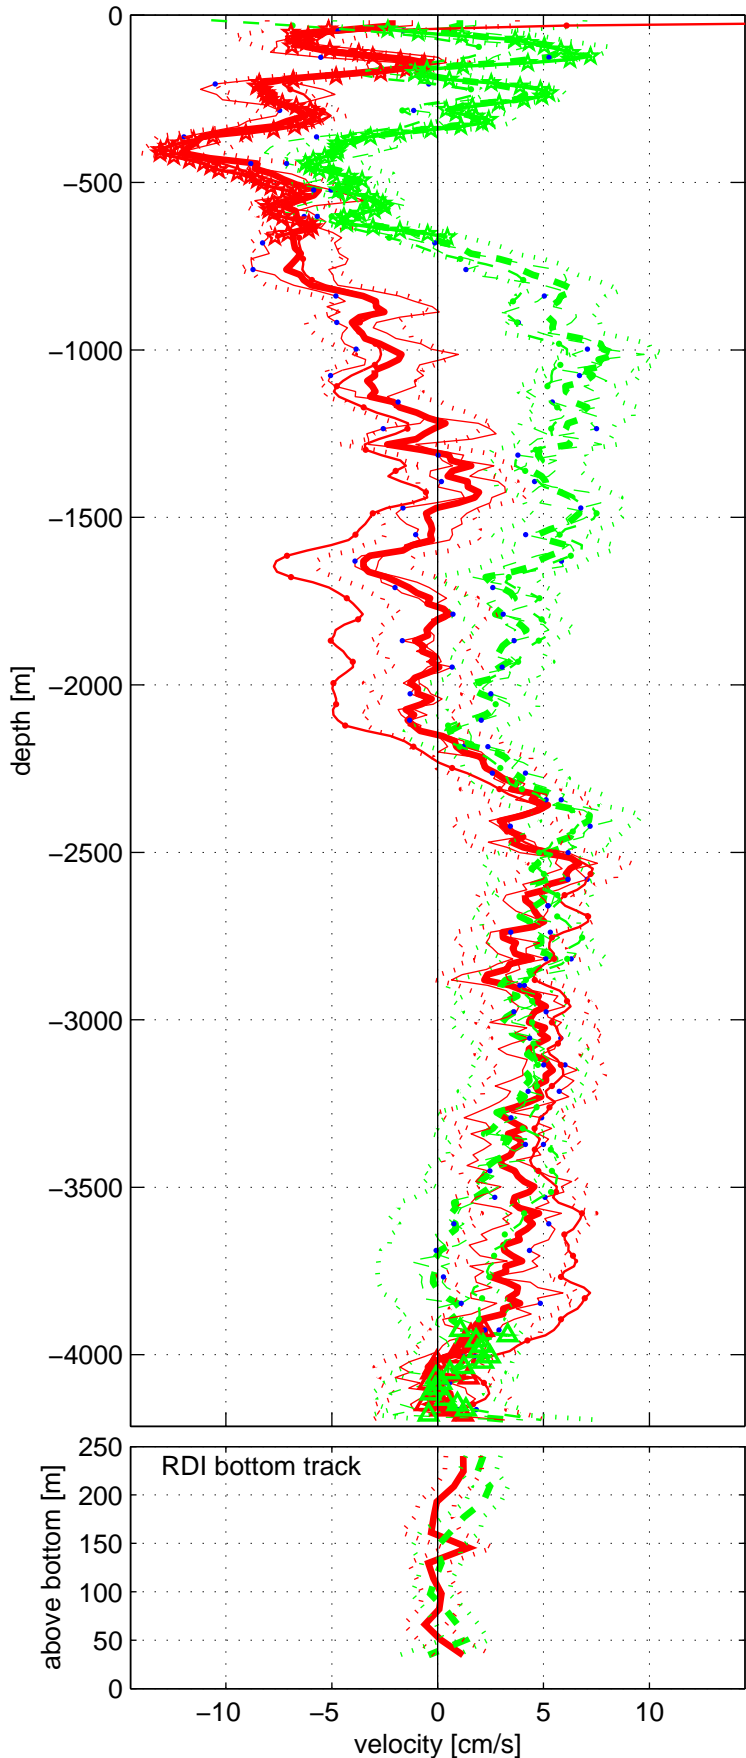

Station : P16N station #177 (V7) Figure 1

U(-) V(--); blue dots down cast; dotted shear; pentagon SADC Start: 54 N 19.8066' 152 W 0.0030'

16-Jun-2015 03:49:21

End: 54 N 19.8090' 151 W 59.9760'

16-Jun-2015 06:48:52

u-mean: -0 [cm/s] v-mean 3 [cm/s]

binsize do: 16 [m] binsize up: 16 [m]

mag. deviation 15.4

wdiff: 0.2 pglim: 0 elim 0.5

bar:1.0 bot:1.0 sad:1.0

weightmin 0.1 weightpower: 1.0

max depth: 4213 [m] bottom: 4214 [m]

range of instruments (single ping (-b))