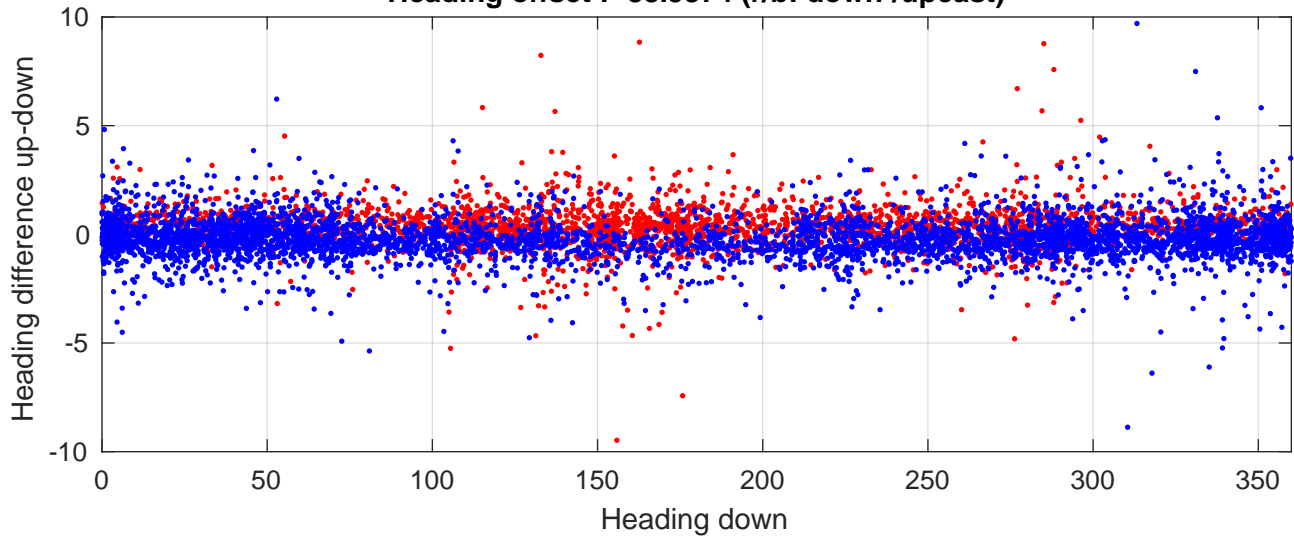

S4P station #54 (V8) Figure 6

Heading offset : -88.9374 (r/b: down/upcast)

Pitch offset : 1.9858

Roll offset : -2.9697