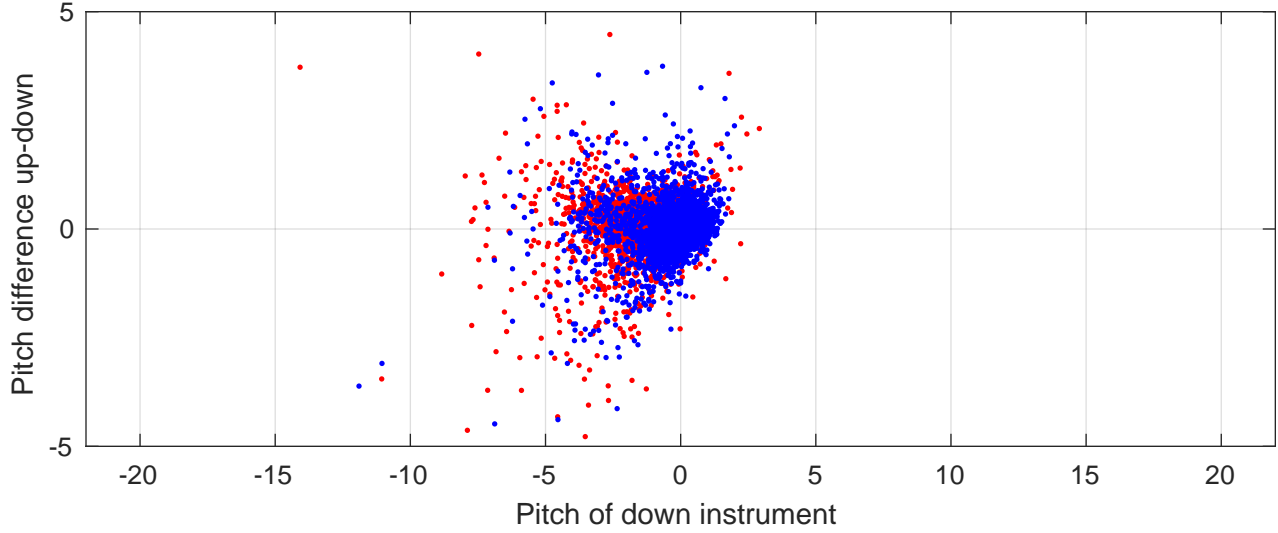

S4P station #54 (V8) Figure 6

Heading offset : -88.9374 (r/b: down/upcast)

Pitch offset : 1.9858

Roll offset : -2.9697