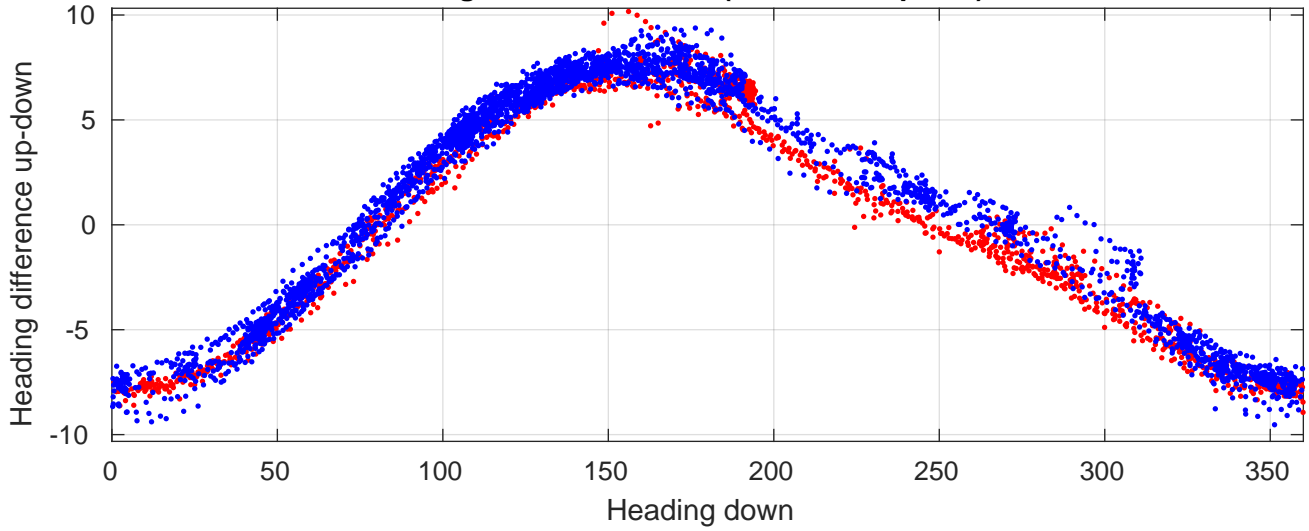

P06 station #169 (V2) Figure 6

Heading offset : 141.0596 (r/b: down-/upcast)

Pitch offset : -0.20324

Roll offset : -0.64882