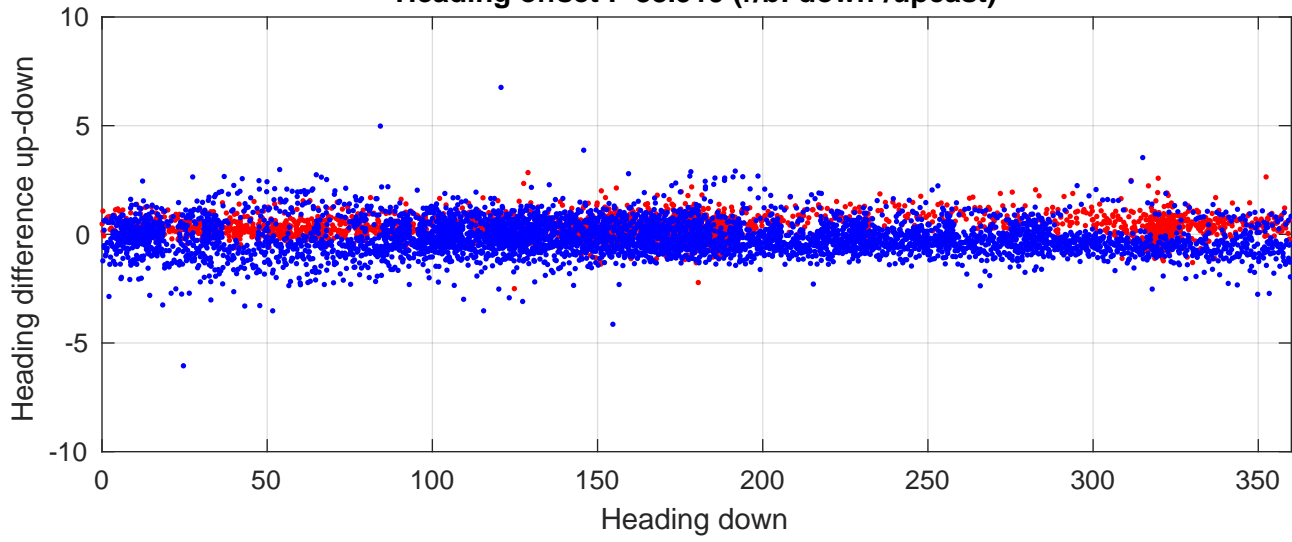

S4P station #85 (V8) Figure 6

Heading offset : -88.919 (r/b: down-/upcast)

Pitch offset : 2.0846

Roll offset : -2.7358