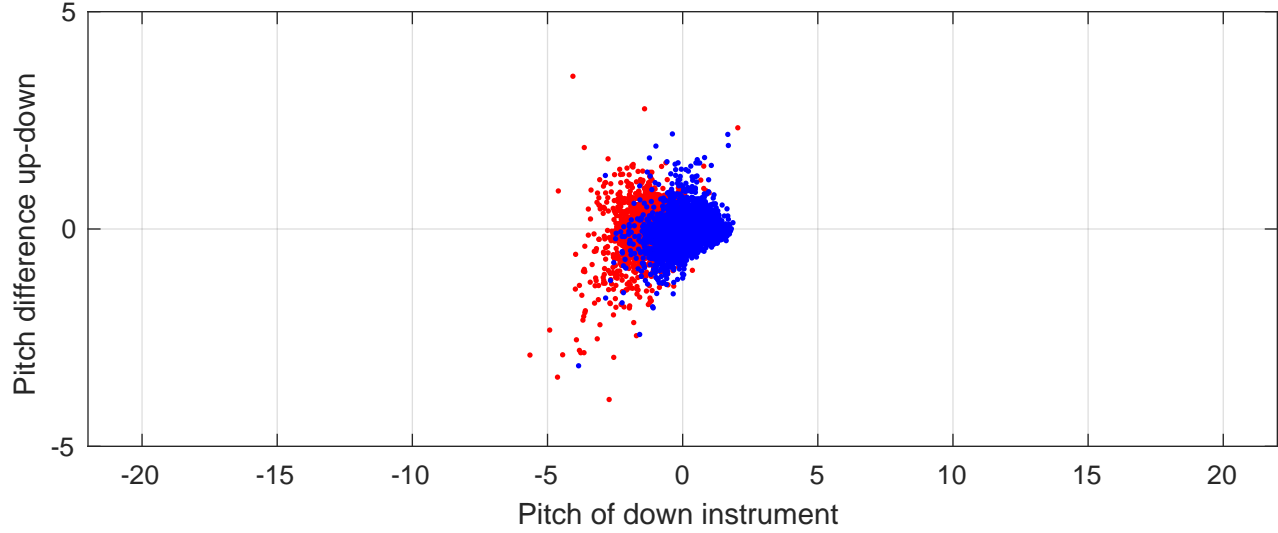

S4P station #85 (V8) Figure 6

Heading offset : -88.919 (r/b: down-/upcast)

Pitch offset : 2.0846

Roll offset : -2.7358