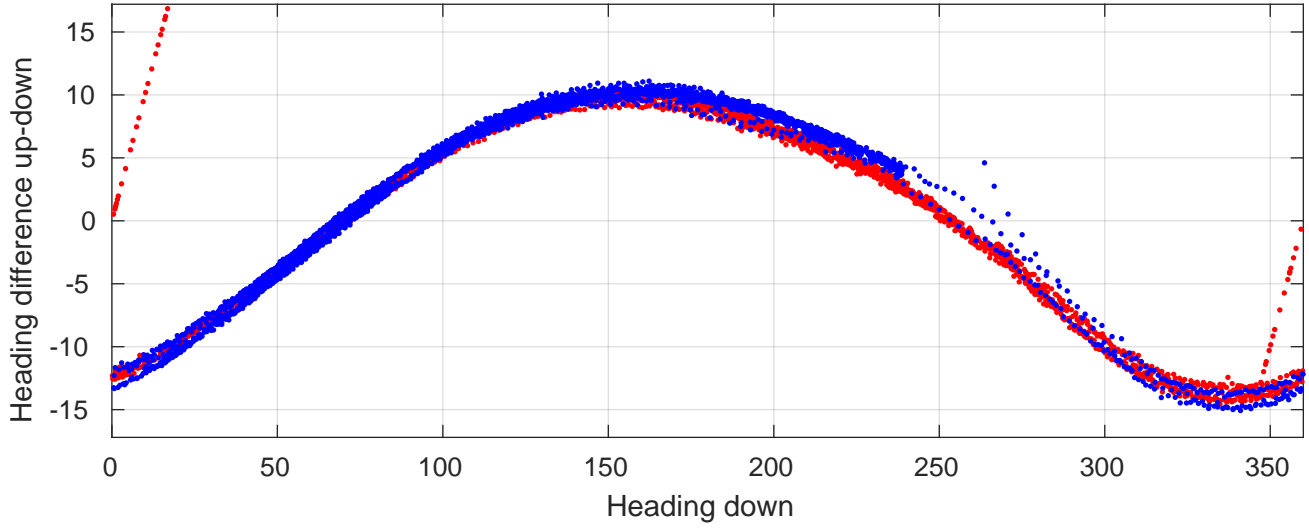

# P06 station #244 (V2) Figure 6

Heading offset : 158.4766 (r/b: down-/upcast)

Pitch offset : -0.4037

Roll offset : -0.64402