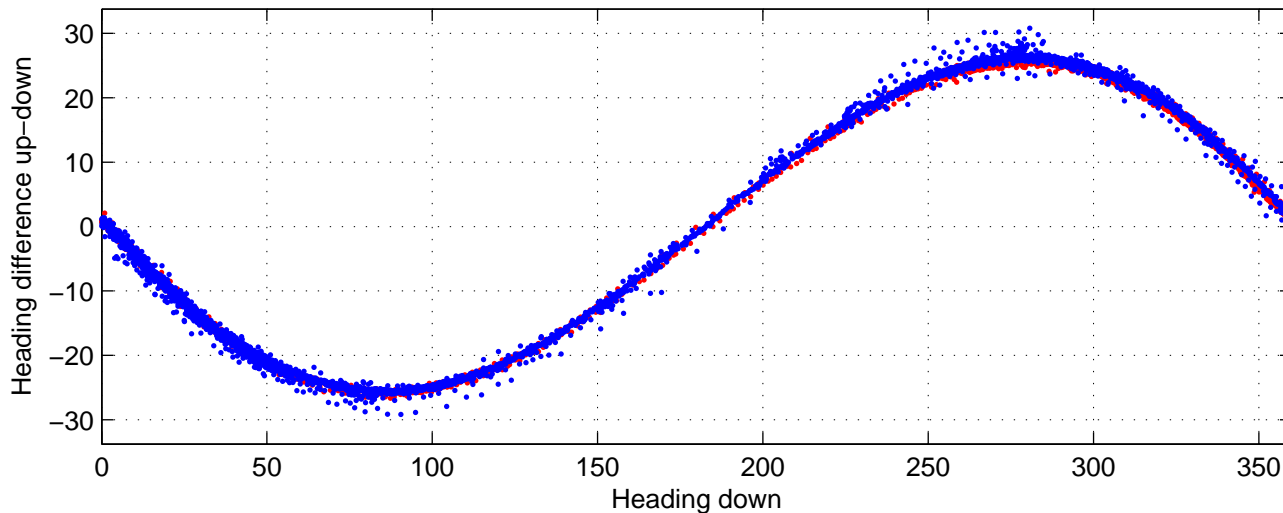

I08S station #114 (V2) Figure 6

Heading offset : -99.2106 (r/b: down-/upcast)

Pitch offset : -0.82822

Roll offset : -0.21456