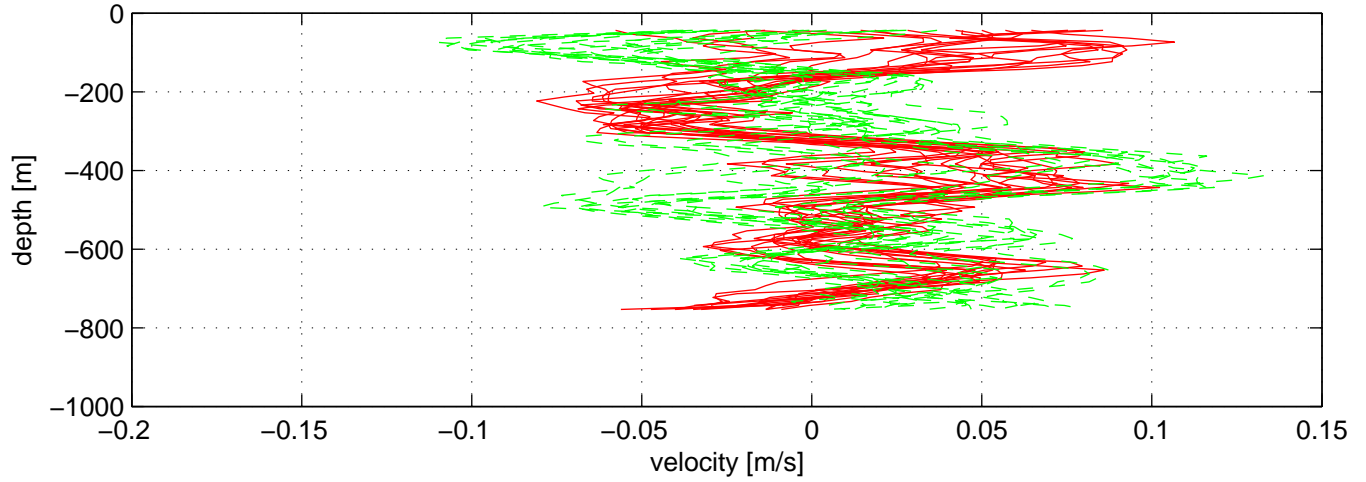

P16N station #143 (V7)

SADCP U(-r) and V(--g) profiles

ship nav (g.) start (bp) end (kp) SADCP (rp)