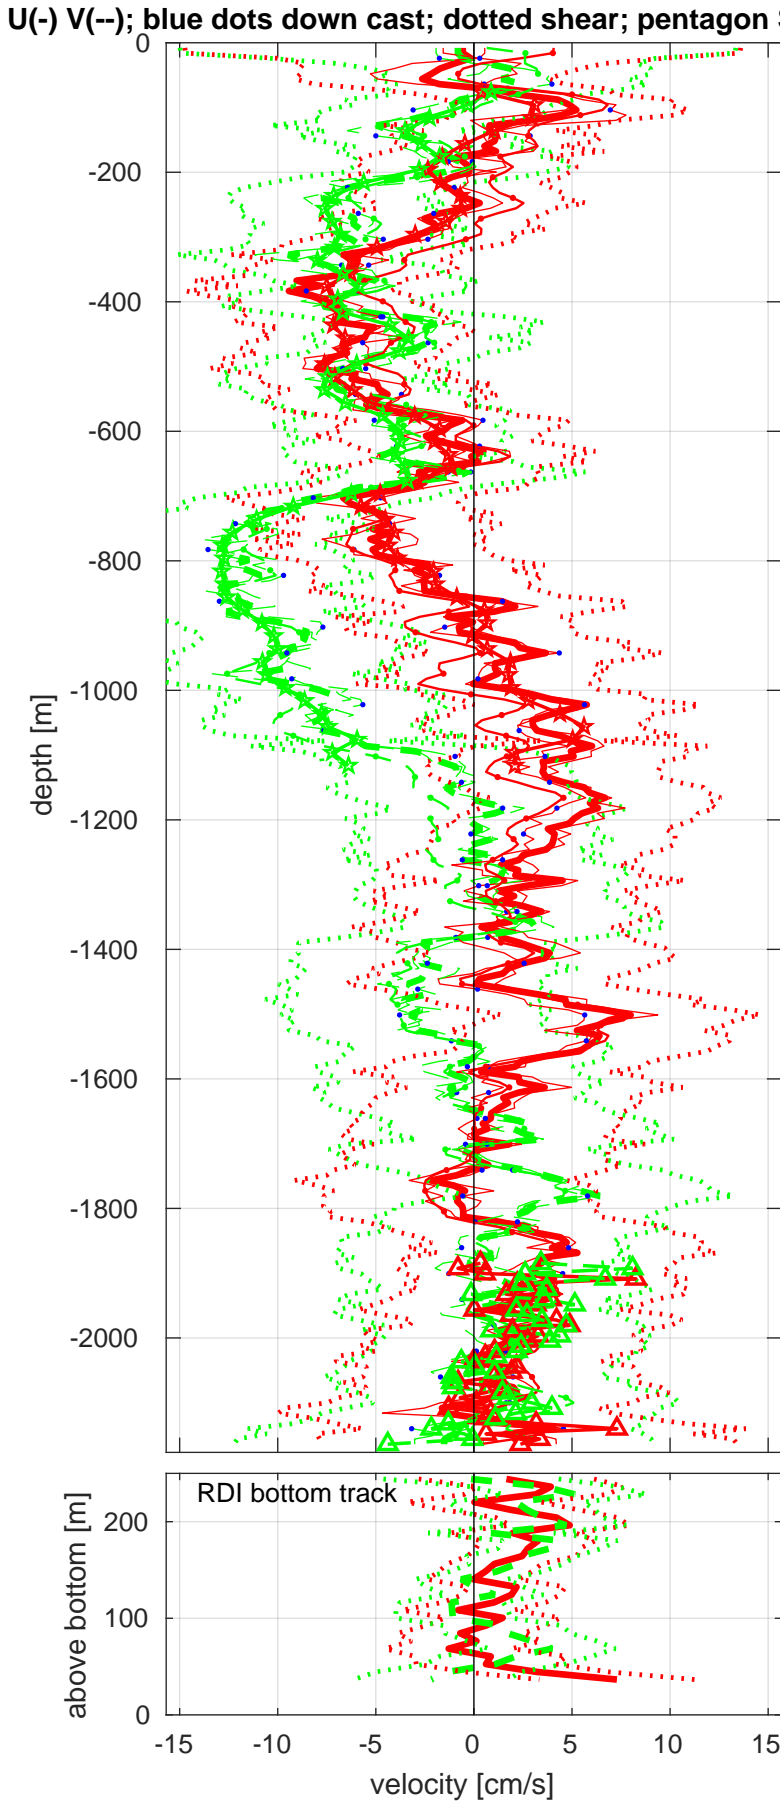

# Station : P06 station #247 (V2) Figure 1

Start: 32°S 30.0024' 71°W 52.1400'  
 28-Sep-2017 23:45:23  
 End: 32°S 29.9928' 71°W 52.0428'  
 29-Sep-2017 01:37:46  
 u-mean: 0 [cm/s] v-mean -3 [cm/s]  
 binsize do: 8 [m] binsize up: 8 [m]  
 mag. deviation 2.4  
 wdiff: 0.2 pglim: 0 elim 0.5  
 bar:1.0 bot:1.0 sad:1.0  
 weightmin 0.1 weightpower: 1.0  
 max depth: 2170 [m] bottom: 2177 [m]