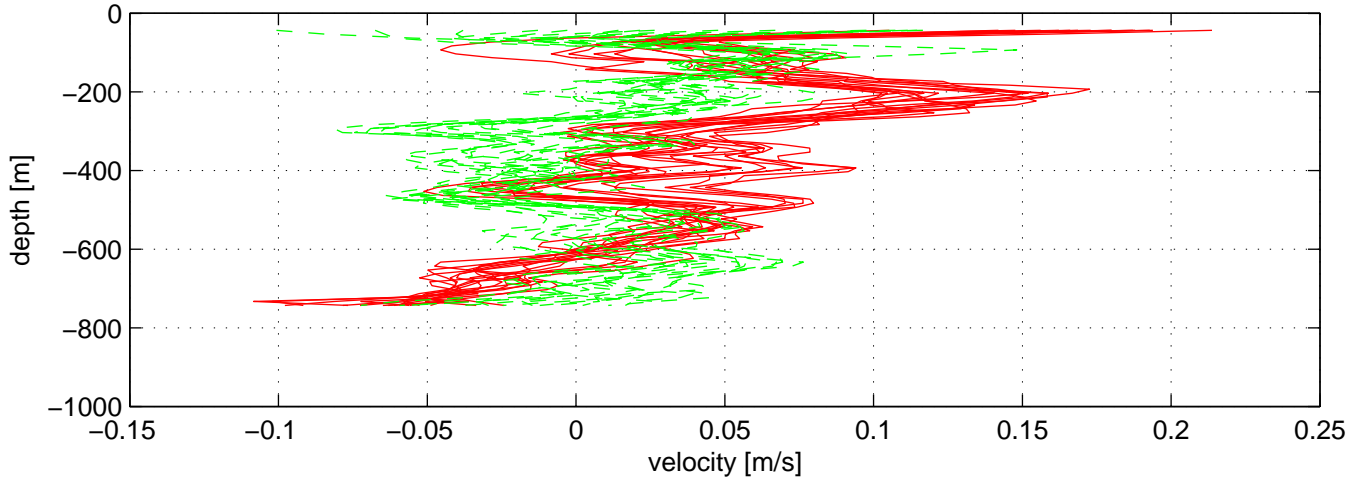

P16N station #132 (V7)

SADCP U(-r) and V(--g) profiles

ship nav (g.) start (bp) end (kp) SADCP (rp)