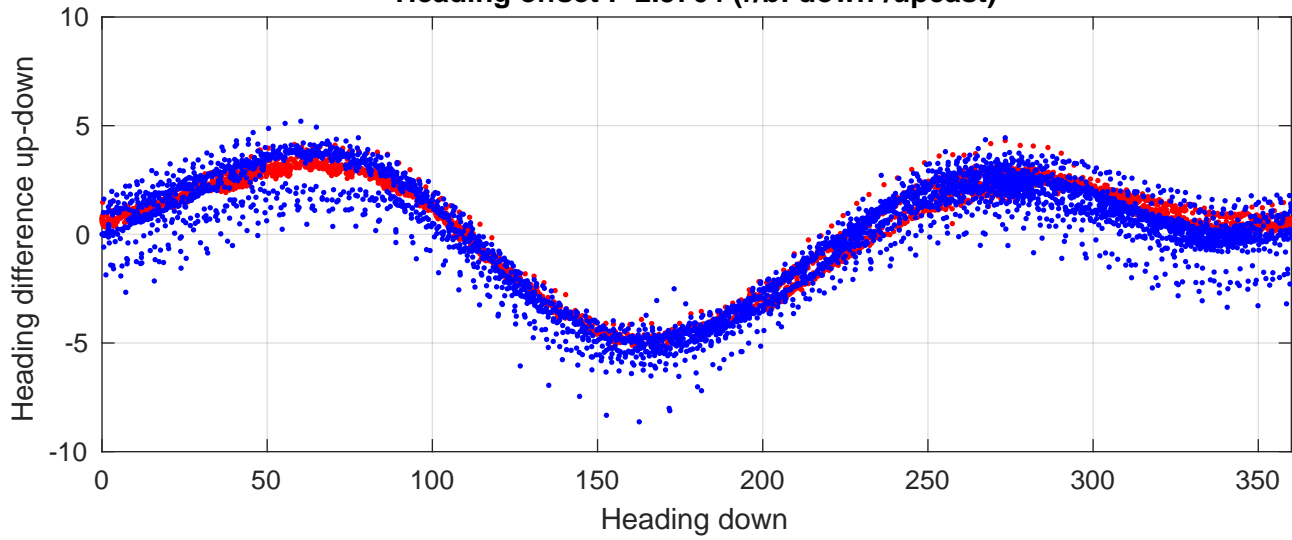

I7N station #108 (V2) Figure 6

Heading offset : -2.5764 (r/b: down-/upcast)

Pitch offset : 0.11371

Roll offset : 0.80264