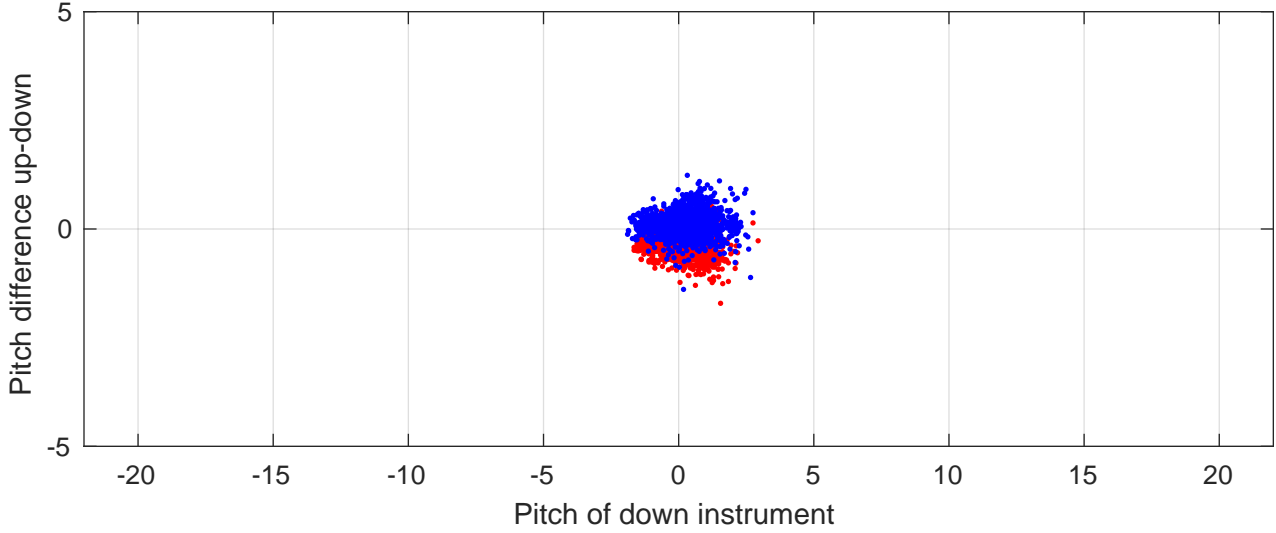

I7N station #82 (V2) Figure 6

Heading offset : -2.436 (r/b: down/upcast)

Pitch offset : 0.21508

Roll offset : 0.74754