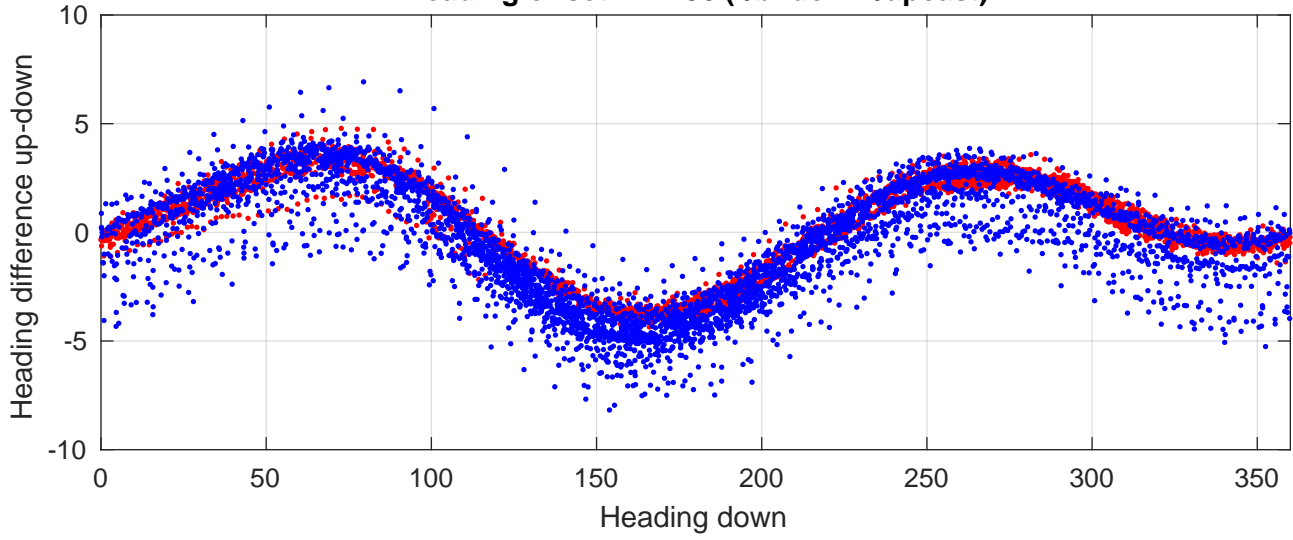

I7N station #82 (V2) Figure 6

Heading offset : -2.436 (r/b: down/upcast)

Pitch offset : 0.21508

Roll offset : 0.74754