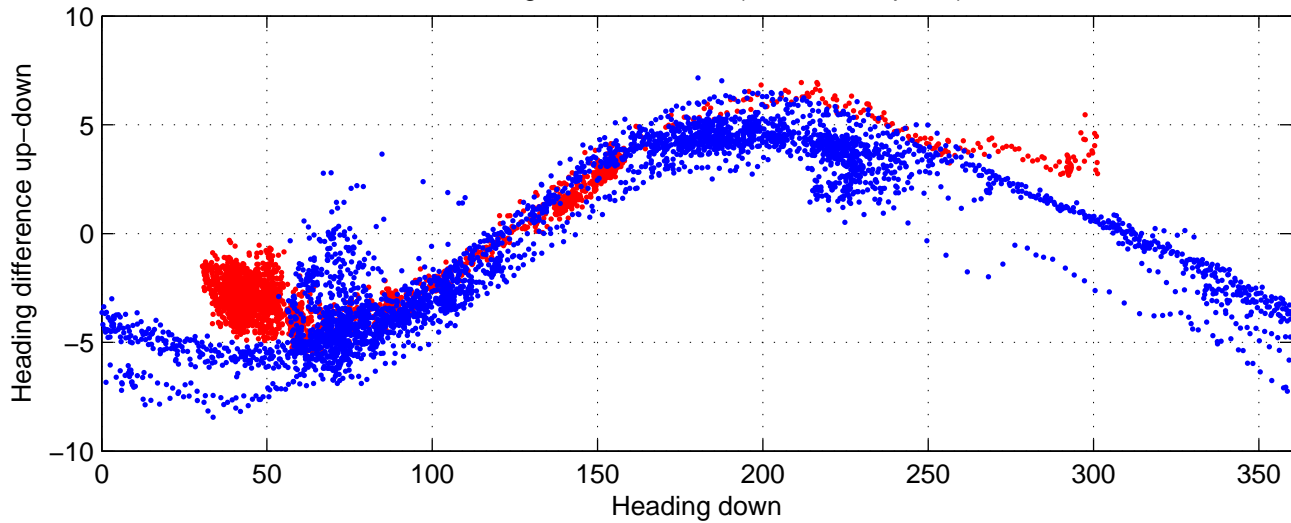

rh11551 (LADCP #167; V5) Figure 6

Heading offset : 88.3049 (r/b: down-/upcast)

Pitch offset : -0.98112

Roll offset : -1.5819