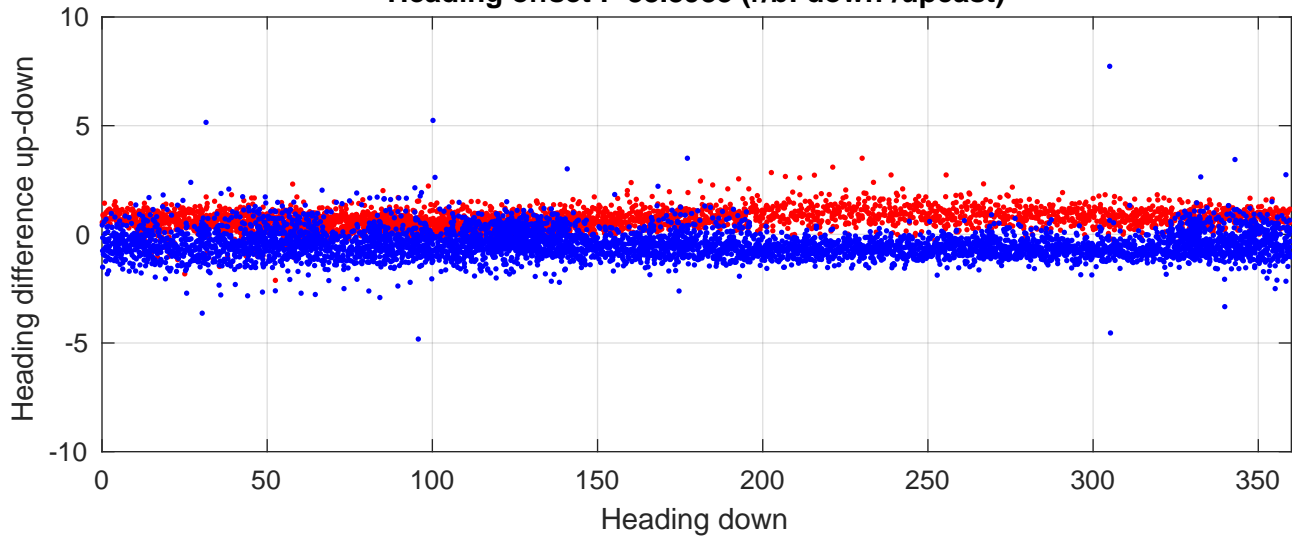

S4P station #81 (V8) Figure 6

Heading offset : -88.8983 (r/b: down/upcast)

Pitch offset : 2.109

Roll offset : -2.6372