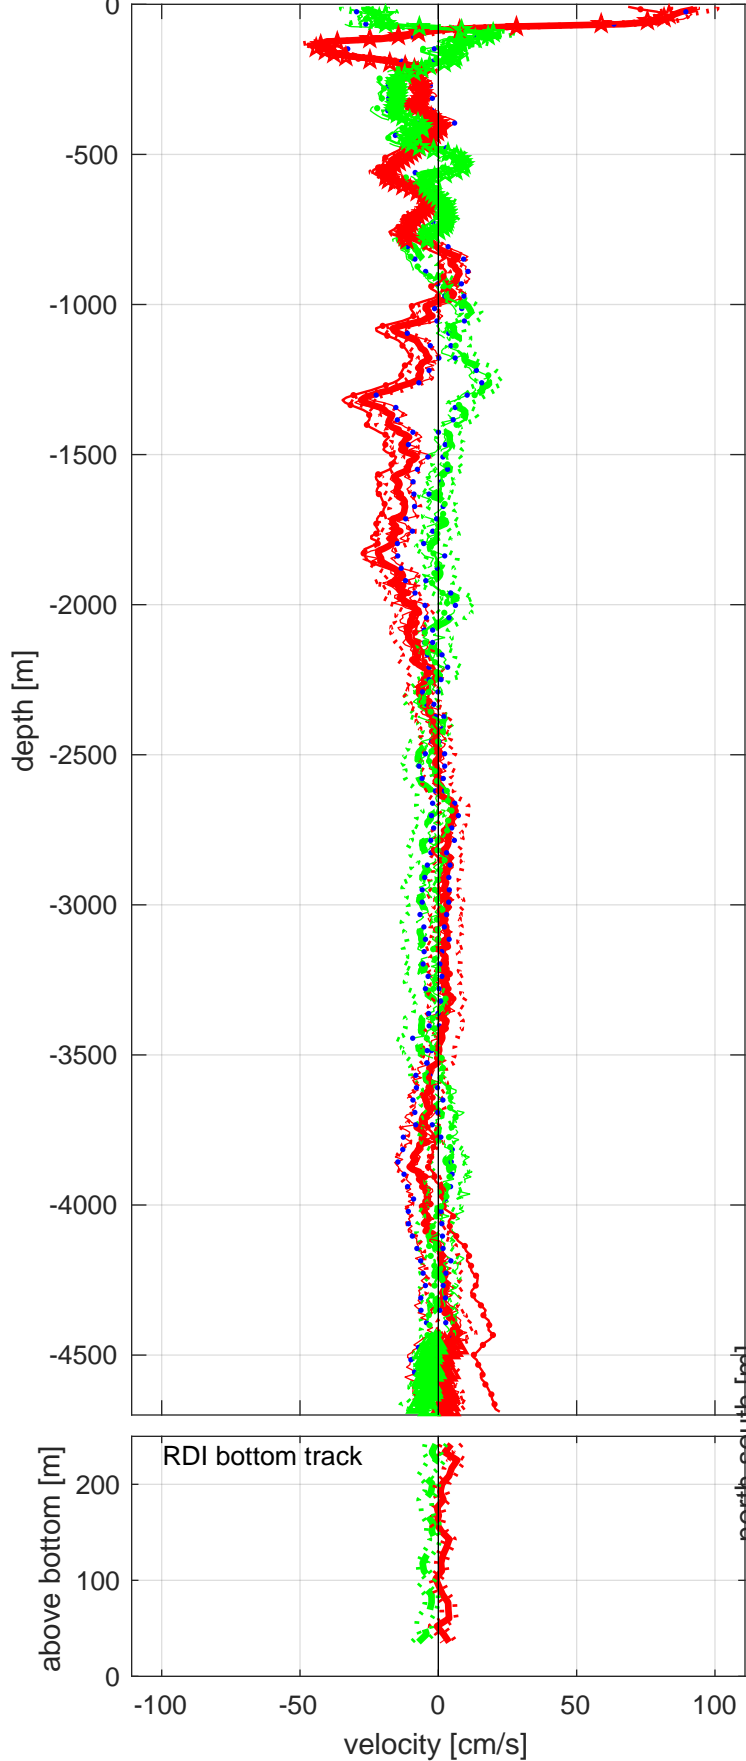

# Station : I7N station #75 (V2) Figure 1

U(-) V(--); blue dots down cast; dotted shear; pentagon SADCP

Start: 0°S 14.8140' 57°E 16.0280'  
 22-May-2018 03:31:14  
 End: 0°S 15.3420' 57°E 16.7114'  
 22-May-2018 06:51:34  
 u-mean: -4 [cm/s] v-mean -1 [cm/s]  
 binsize do: 8 [m] binsize up: 8 [m]  
 mag. deviation -3.4  
 wdifff: 0.2 pglim: 0 elim 0.5  
 bar:1.0 bot:1.0 sad:1.0  
 weightmin 0.1 weightpower: 1.0  
 max depth: 4693 [m] bottom: 4700 [m]