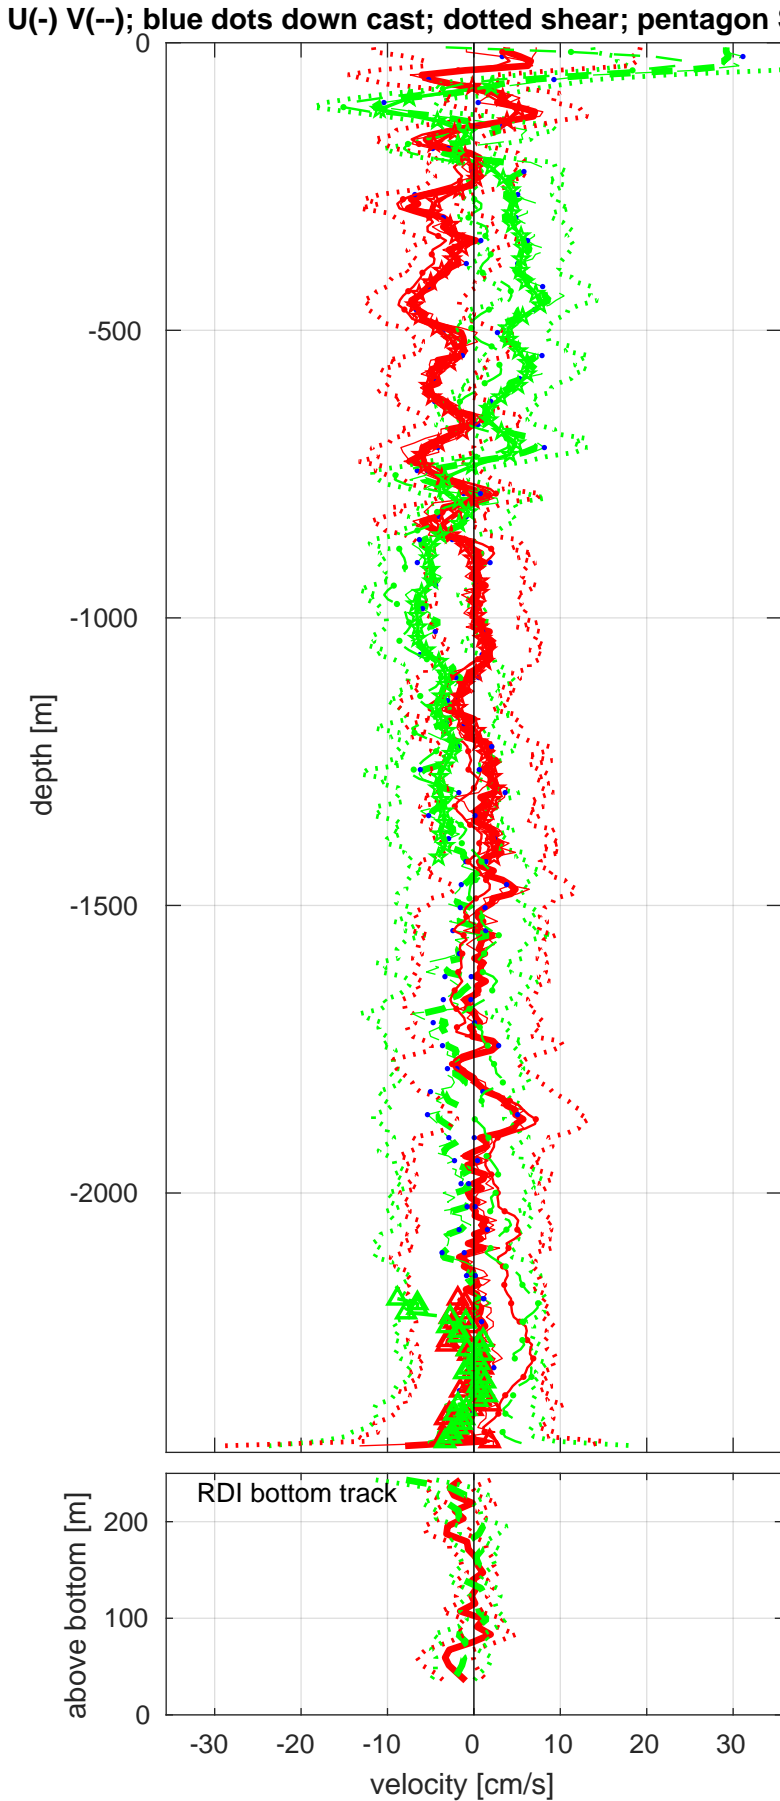

# Station : P06 station #246 (V2) Figure 1

Start: 32°S 30.0012' 72°W 1.4580'  
 28-Sep-2017 19:25:27  
 End: 32°S 30.0024' 72°W 1.4568'  
 28-Sep-2017 21:27:26  
 u-mean: -0 [cm/s] v-mean -0 [cm/s]  
 binsize do: 8 [m] binsize up: 8 [m]  
 mag. deviation 2.5  
 wdifff: 0.2 pglim: 0 elim 0.5  
 bar:1.0 bot:1.0 sad:1.0  
 weightmin 0.1 weightpower: 1.0  
 max depth: 2444 [m] bottom: 2451 [m]